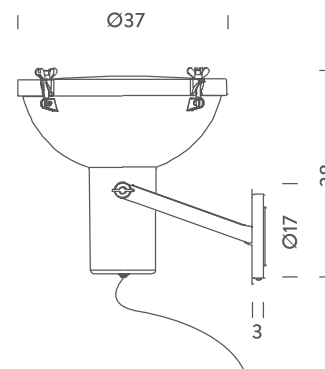

PROJECTEUR 365 WALL CEILING

Le Corbusier

The Projecteur of Le Corbusier was designed for the Chandigarh High Court, India, in 1954. Aluminium body painted in night blue, white sand or moka. Diffuser glass curved and sandblasted in the inner part. Painted body, base and canopies. Screws and small metal parts black chromed. Available in the floor, wall/ceiling and pendant versions. The wall/ceiling and pendant lamps are available also in the outdoor version (IP54).

E27 FLUO/LED/HALO

LAMPING

Source	E27 bulb
Total power	150W
Emission	direct, spot
Switching	dimnable, according to bulb
Tension	230V
Ip class	30
Materials	aluminium
Notes	orientable

Codes

PRJ EDW 3A
PRJ EWS 3A
PRJ EMS 3A

Structure/Diffuser

night blue/sanded
white sand/sanded
moka/sanded

PACKAGE

Package 01 50x50x50 cm / Gross weight: 5 Kg

Certificazioni

E27 FLUO/LED/HALO IP54

LAMPING

Source	E27 bulb
Total power	60W
Emission	direct, spot
Switching	dimnable, according to bulb
Tension	230V
Ip class	54
Materials	aluminium
Notes	orientable

Codes

PRJ EDW 32
PRJ EWS 3E
PRJ EMS 3E

Structure/Diffuser

night blue/sanded
white sand/sanded
moka/sanded

PACKAGE

Package 01 50x50x50 cm / Gross weight: 5 Kg

Certificazioni